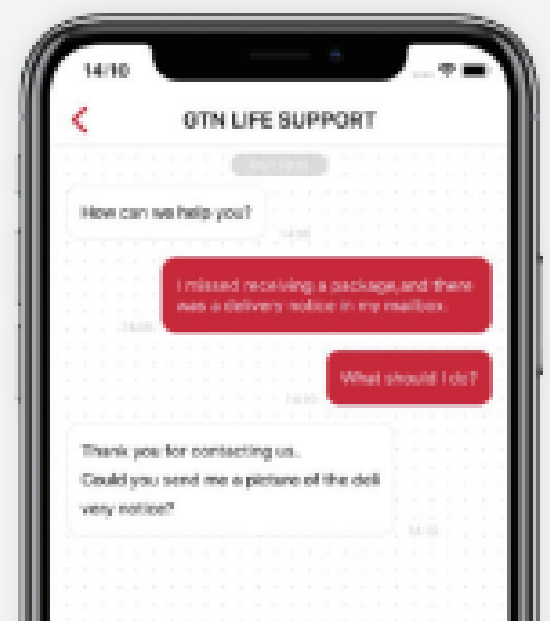

International students only

SIM & Life Support in Japan

SIM card (Postpay)

Required Documents
所需文件

Residence Card
在留卡

Student Card or Passport
学生证或护照

Multi-language Support

5G High-Speed Internet
+ Phone number

Convenience Store Payment
Credit Card NOT Required

No Cancellation Fee

VOICE + DATA	Before Promotion 原价	Promotional Price 优惠价
5GB	~~¥1,980~~	¥1,480
15GB	~~¥3,480~~	¥2,980
25GB	~~¥4,980~~	¥4,480

Life Support (GTN Assistants)

Optional Service 可选服务

An App that provides consultation on daily life questions and medical interpretation available in your language (up to 19 languages) ¥1,078/month
一个提供日常生活问题的咨询和医疗翻译的APP。多达19种语言可供选择。¥1,078元/月

What you can do	Frequently Asked
Questions about daily life	- I want to arrange for re-delivery of my parcel - I want to ask the City Hall some questions
Living issues	- I want to know how to separate garbage - There is something wrong with my home installations
Medical interpretation	- I need to check for a nearby hospital that speaks English - I want to tell the doctor my conditions

Apply here

Global Trust Networks Co.,Ltd.

AKIYAMA BLD. 2nd Floor, 1-15-15, Okubo, Shinjuku-ku,
Tokyo 169-0072 Japan

☎ 03-5155-4673

✉ info@gtn-mobile.com

🌐 <https://kobe-u.gtnm.jp>